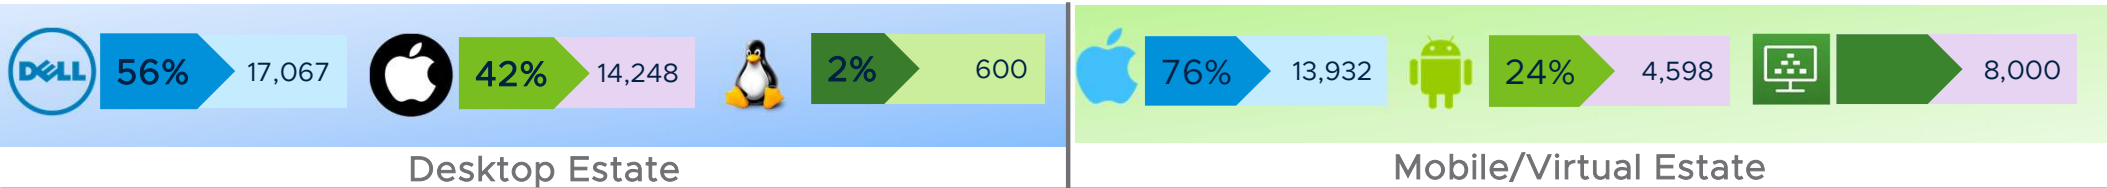

Q3 Device Estate

Updated: 4 November 2019