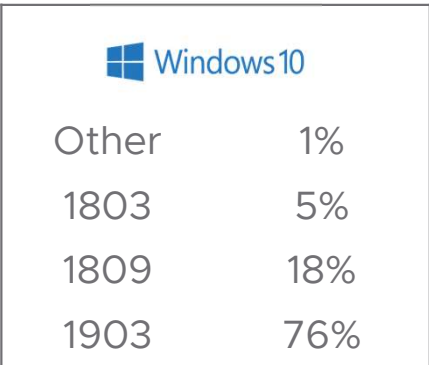

Q3 Device Estate

Updated: 4 November 2019