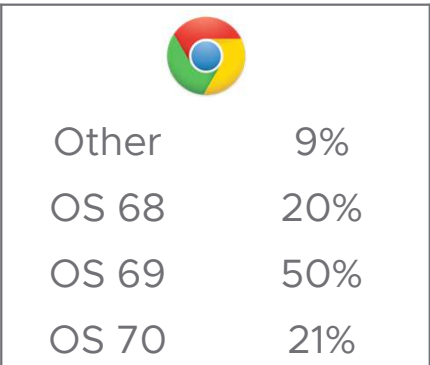

Q3 Device Estate

Updated: 4 November 2019