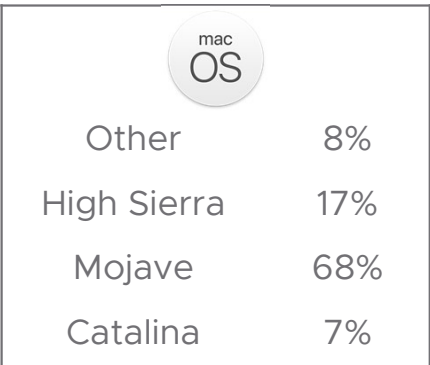

Q3 Device Estate

Updated: 4 November 2019