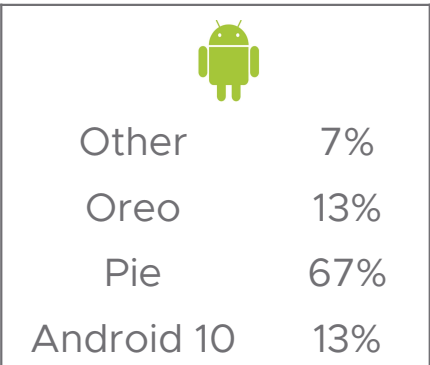

Q3 Device Estate

Updated: 4 November 2019