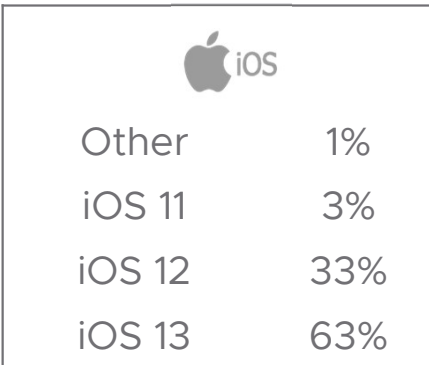

Q3 Device Estate

Updated: 4 November 2019