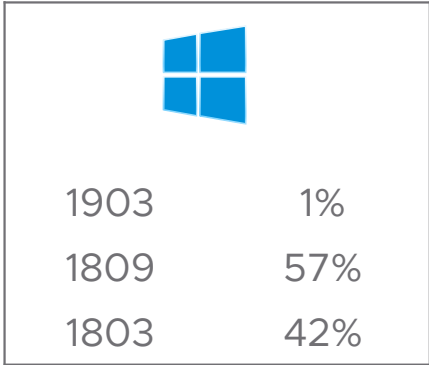

Q3 Device Estate

Updated: 4 November 2019