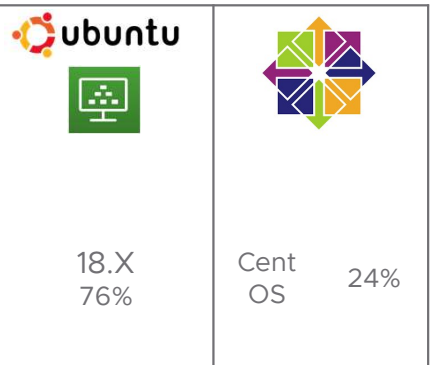

Q3 Device Estate

Updated: 4 November 2019